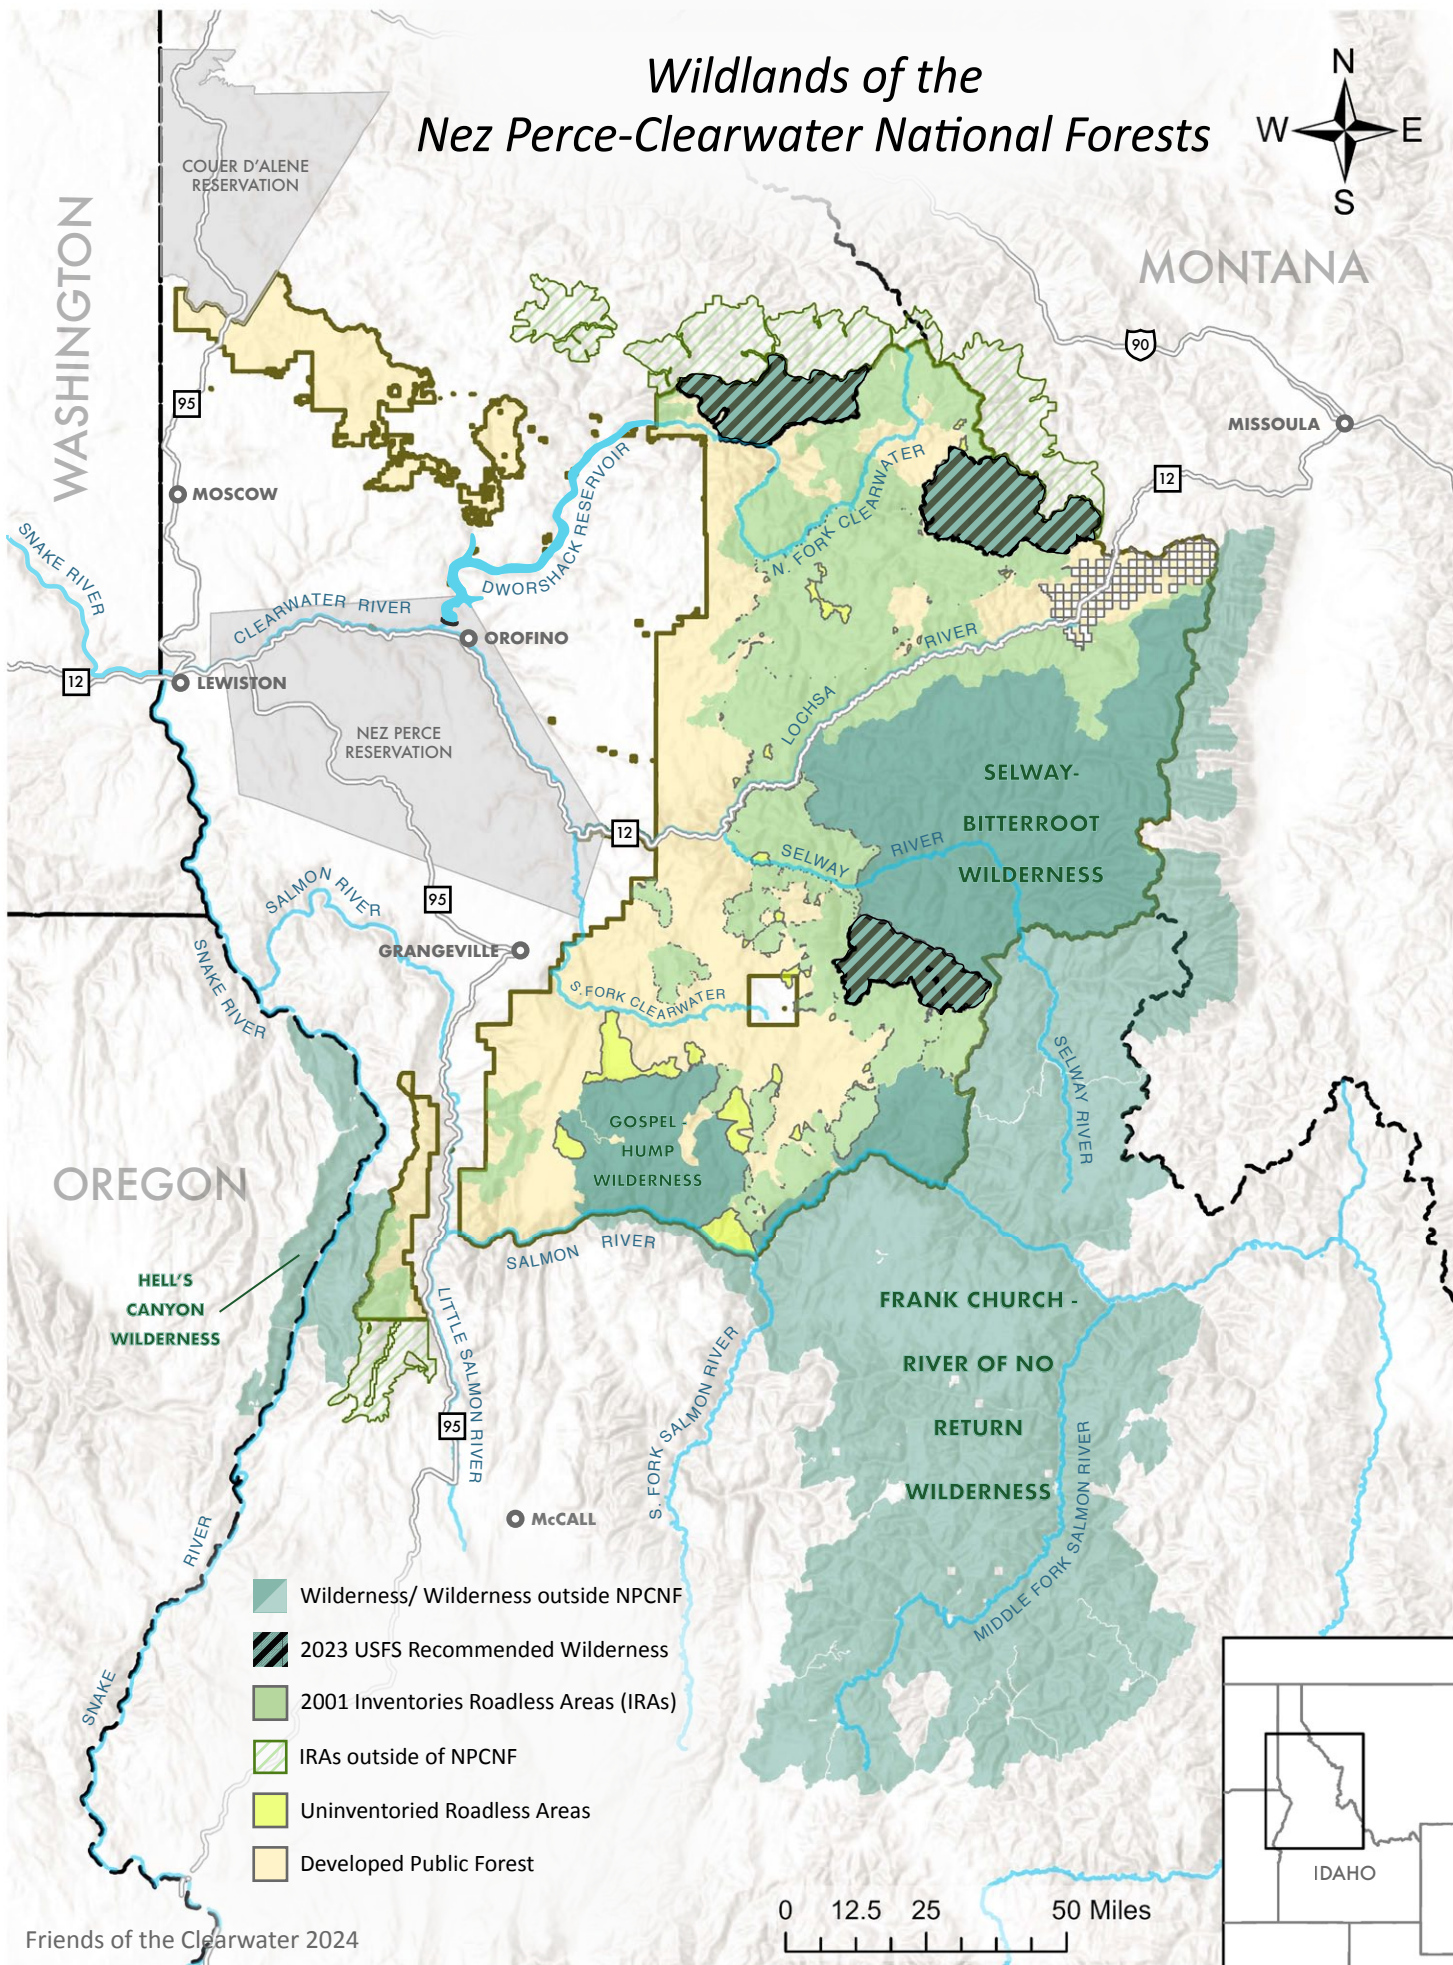

Wildlands of the Nez Perce-Clearwater National Forests

- Wilderness/ Wilderness outside NPCNF
- 2023 USFS Recommended Wilderness
- 2001 Inventories Roadless Areas (IRAs)
- IRAs outside of NPCNF
- Uninventoried Roadless Areas
- Developed Public Forest

0 12.5 25 50 Miles